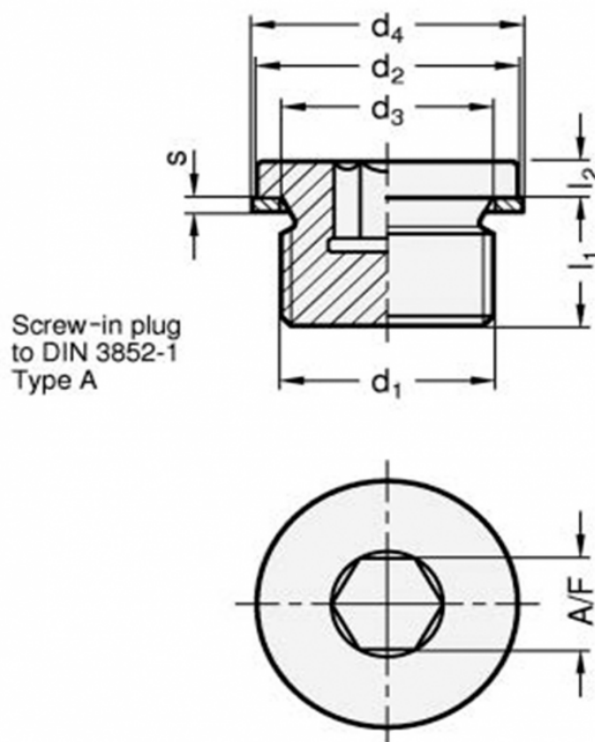

Article number: 20908STM332A

Description: E+G Threaded plug DIN 908-ST-M33x2-A

## Measures

A/F	= 17
d1	= M33x2
d2h14	= 39
d3	= 33.3
d4	= 39
l1	= 16
l2	= 5
s	= 2

Weight in (g) = 119